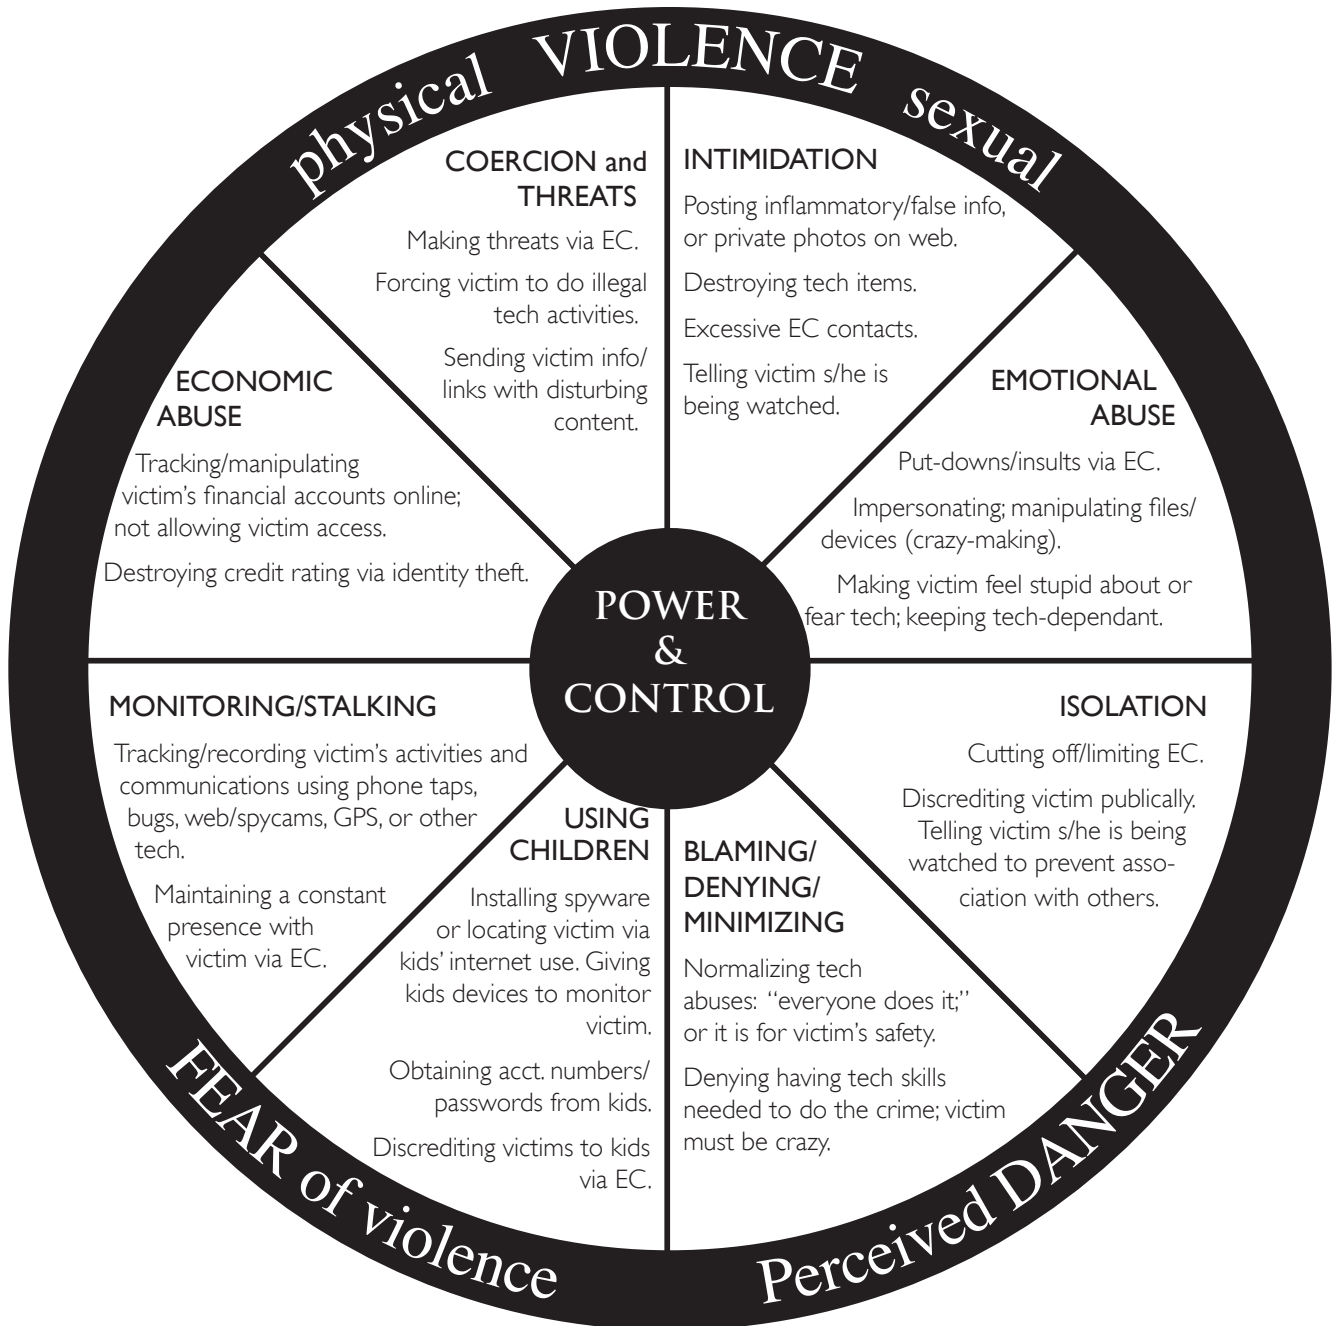

Technology Power and Control Wheel

DEFINITIONS:

EC (Electronic communications)—

Developed at the 2006 National Safety Net Training of Trainers Conference.

Adapted from original Power and Control Wheel of the Domestic Abuse Intervention Project, Duluth, MN.